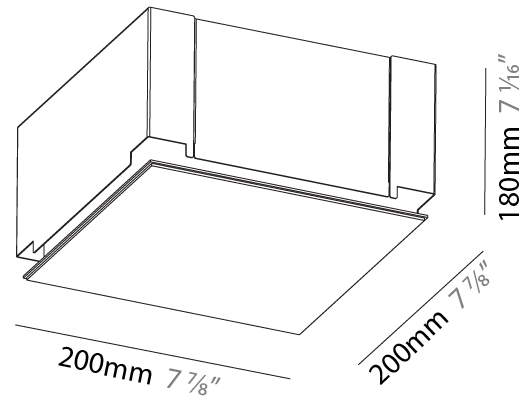

PHYSICAL

Shape: Square
Length (mm): 200
Length (in): 7 7/8
Width (mm): 200
Width (in): 7 7/8
Height (mm): 180
Height (in): 7 1/16
Ceiling Thickness (mm): 10 / 12.5 / 15 / 25 / 30
Ceiling Thickness (in): 3/8 or 1/2 or 9/16 or 1 or 1 3/16
Min. Recessing Depth (mm): 200
Min. Recessing Depth (in): 7 7/8
Light Distribution: Direct
Diffuser: PMMA - Opal
Fixture Finish: SSR / BKV / CWI / CRY / HAB / LAG / UFT / ITA / RUA / RUR / MIC / FTG / MYG / TWT / LOD / PUS / FRO / FUP / KIA / POP / BLS / SPG / MEY / GOH / GUM / CHC / COM / ABZ / JAG / OBR / MOS / ROR
Fixture Material: Extruded Aluminum / Steel
Cut-out Measurements: 235mm / 9 1/4" x 235mm / 9 1/4"
Upon Request: Unique Sizes Unique Ceiling Thickness Unique Mounting Depth Spot Inserts

ELECTRICAL

Lamp Type: LED (Zhaga Standard)
Input Wattage (W): 12.4
Total Output Wattage (W): 10.8
Dimming: Tri-Mode (Non-Dimming and Phase Dimming (120Vac only) and 0-10V Dimming)
Driver Included: Yes
Driver Location: Integrated
Driver Type: Constant Current - Universal
Driver Class: Class 2
Input Voltage (V): 120 - 277
Constant Current (MA): 350

LED

Color Temperature (°K): 3000 / 3500 / 4000
Max. Delivered Lumen (lm): 880 / 880 / 880
Nominal Lumen (lm): 1360 / 1360 / 1360
CRI: >80 CRI
Efficiency (%): 65 (5mm Perspex) / 65.10
Lamp Life (hrs): 50000
Upon Request: RGB-W Tunable White Special Color Temperature CRI90

OPTICAL

RATINGS AND CERTIFICATIONS

Certified By: Certified for North American Standards
IP rating: IP20